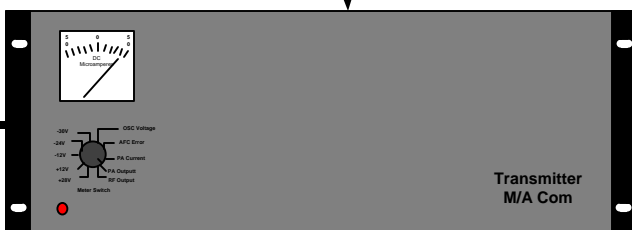

BB 4Mhz

Transmitter
M/A Com

RF Out
To Antenna

DC

M/A Com
AC Power Supply

ASI 1 ASI 2

Video Audio R/L

MVS-5108-BB DEMOD