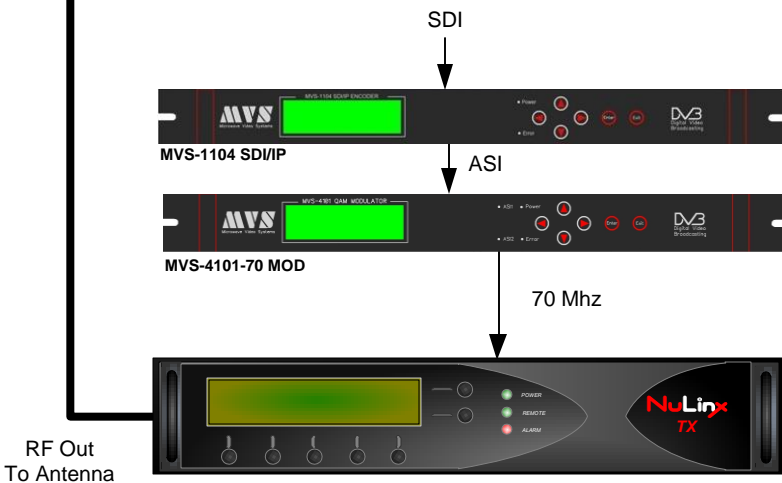

**ASI OVER IF  
MVS 70Mhz QAM SYSTEM  
W/SDI-IP ENCODER**

**2/7/12GHz**

NuLinX  
Radios

RF In  
From Antenna