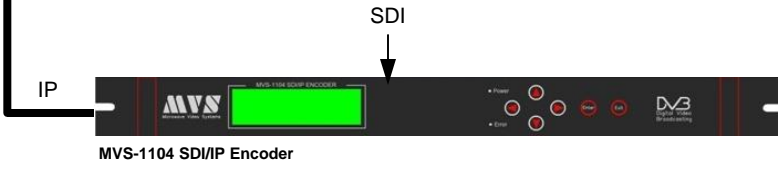

Nano Bridge M5

SDI-IP LINK

5 GHz

Nano Bridge M5

SDI

IP

MVS-1104 SDI/IP Encoder

MVS-5107 ASI Decoder