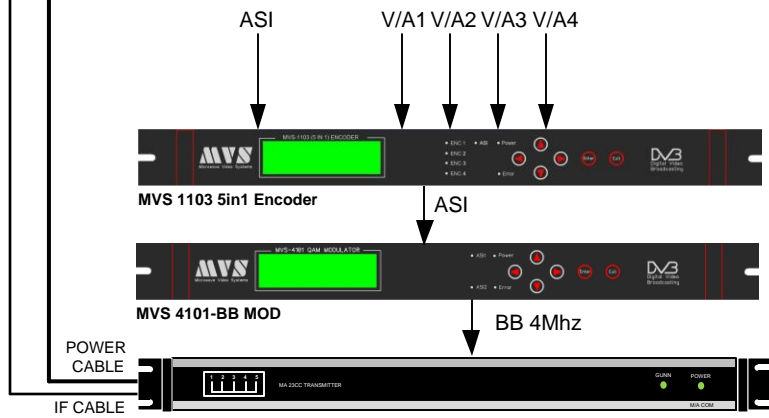

**ASI OVER BASEBAND
MVS BB QAM SYSTEM
W/5-in-1 ENCODER**

23 Ghz

**23CC
Radios**