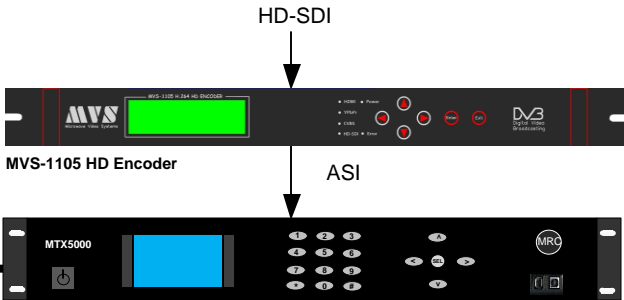

**ENG VAN to CENTRAL RECEIVER**

**HD-SDI OVER ASI  
DVB-T SYSTEM**

**2/7/12GHz**

MRC Radios  
MTX5000 & MRX4000