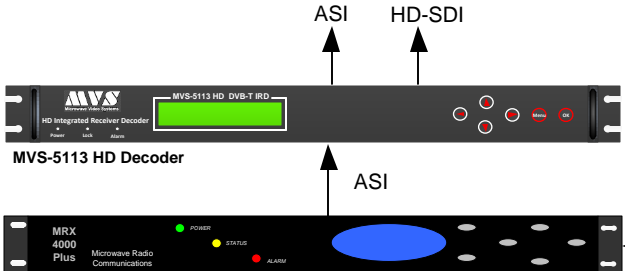

**ENG VAN to CENTRAL RECEIVER**

**HD-SDI OVER ASI  
DVB-T SYSTEM**

**2/7/12GHz**

MRC Radios  
MTX5000 & MRX4000