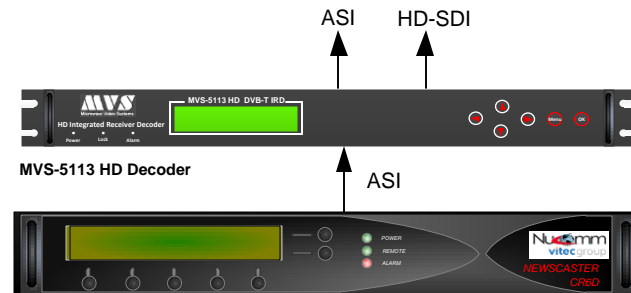

ENG VAN to CENTRAL RECEIVER

HD-SDI OVER ASI
DVB-T SYSTEM

2/7/12GHz

RF Out
To Antenna

Nucomm Radios
Newscoder TX & Newscaster RX

RF In
From Antenna