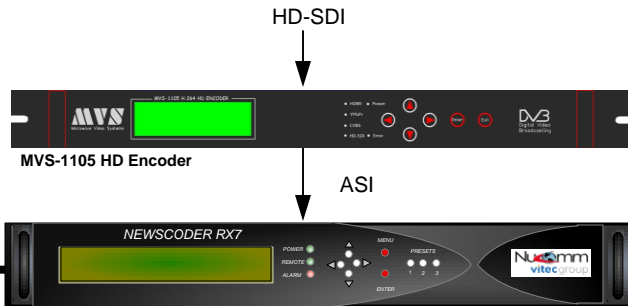

ENG VAN to CENTRAL RECEIVER

HD-SDI OVER ASI
DVB-T SYSTEM

2/7/12GHz

RF Out
To Antenna

Nucomm Radios
Newscoder TX & Newscaster RX

RF In
From Antenna