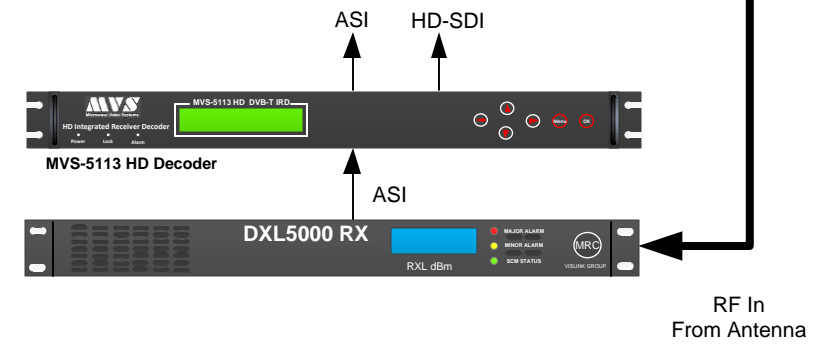

TX

HD-SDI OVER ASI DVD-T SYSTEM

2/7/12GHz

RX

MRC Radios
DXL5000

RF In
From Antenna