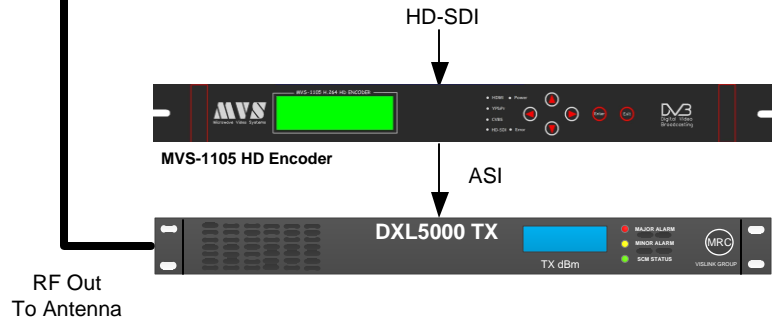

TX

HD-SDI OVER ASI DVD-T SYSTEM

2/7/12GHz

RX

MRC Radios
DXL5000

RF In
From Antenna