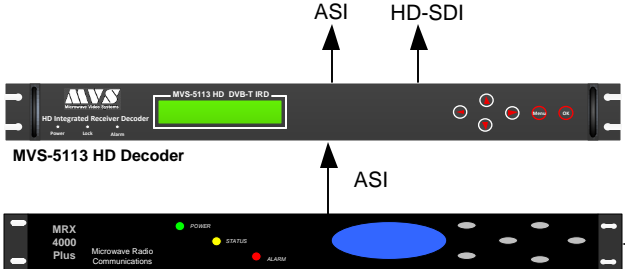

ENG VAN to CENTRAL RECEIVER

**HD-SDI OVER ASI
DVB-T SYSTEM**

2/7/12GHz

MRC Radios
MTX5000 & MRX4000