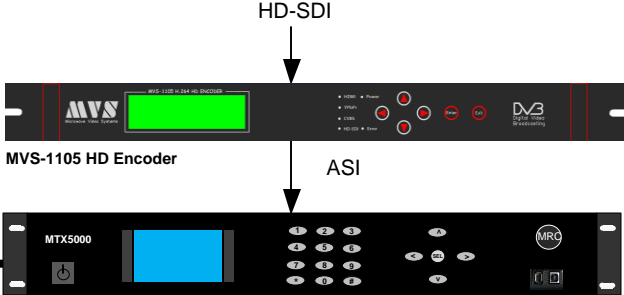

ENG VAN to CENTRAL RECEIVER

**HD-SDI OVER ASI
DVB-T SYSTEM**

2/7/12GHz

MRC Radios
MTX5000 & MRX4000